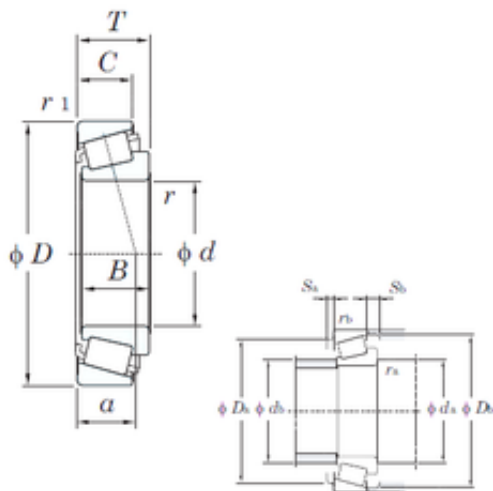

NTN PRECISION AXLE CORP.

SKF Timken Koyo Wheel Bearing Gearbox Bearing Transmission Bearing M88048/M88010 M88048/10 ...

Bearing No. M88048/M88010

Size	33.338x68.262x22.225 mm
Bore Diameter	33,338 mm
Outer Diameter	68,262 mm
Width	22,225 mm
d	33,338 mm
D	68,262 mm
T	22,225 mm
B	22,225 mm
C	17,462 mm
a	19,2 mm
r min.	0,8 mm
r2 min.	1,6 mm
da min.	42,5 mm
Da	58 mm
db min	41 mm
ra max.	0,8 mm
rb max.	1,6 mm
Db	65 mm
Weight	0,375 Kg
Basic dynamic load rating (C)	56,1 kN
Basic static load rating (C0)	71,1 kN
(Grease) Lubrication Speed	6000 r/min
(Oil) Lubrication Speed	7900 r/min
Calculation factor (e)	0,55

M88048/M88010 Bearing 2D drawings and 3D CAD models

NTN PRECISION AXLE CORP.

Calculation factor (Y0)	0,6
-------------------------	-----